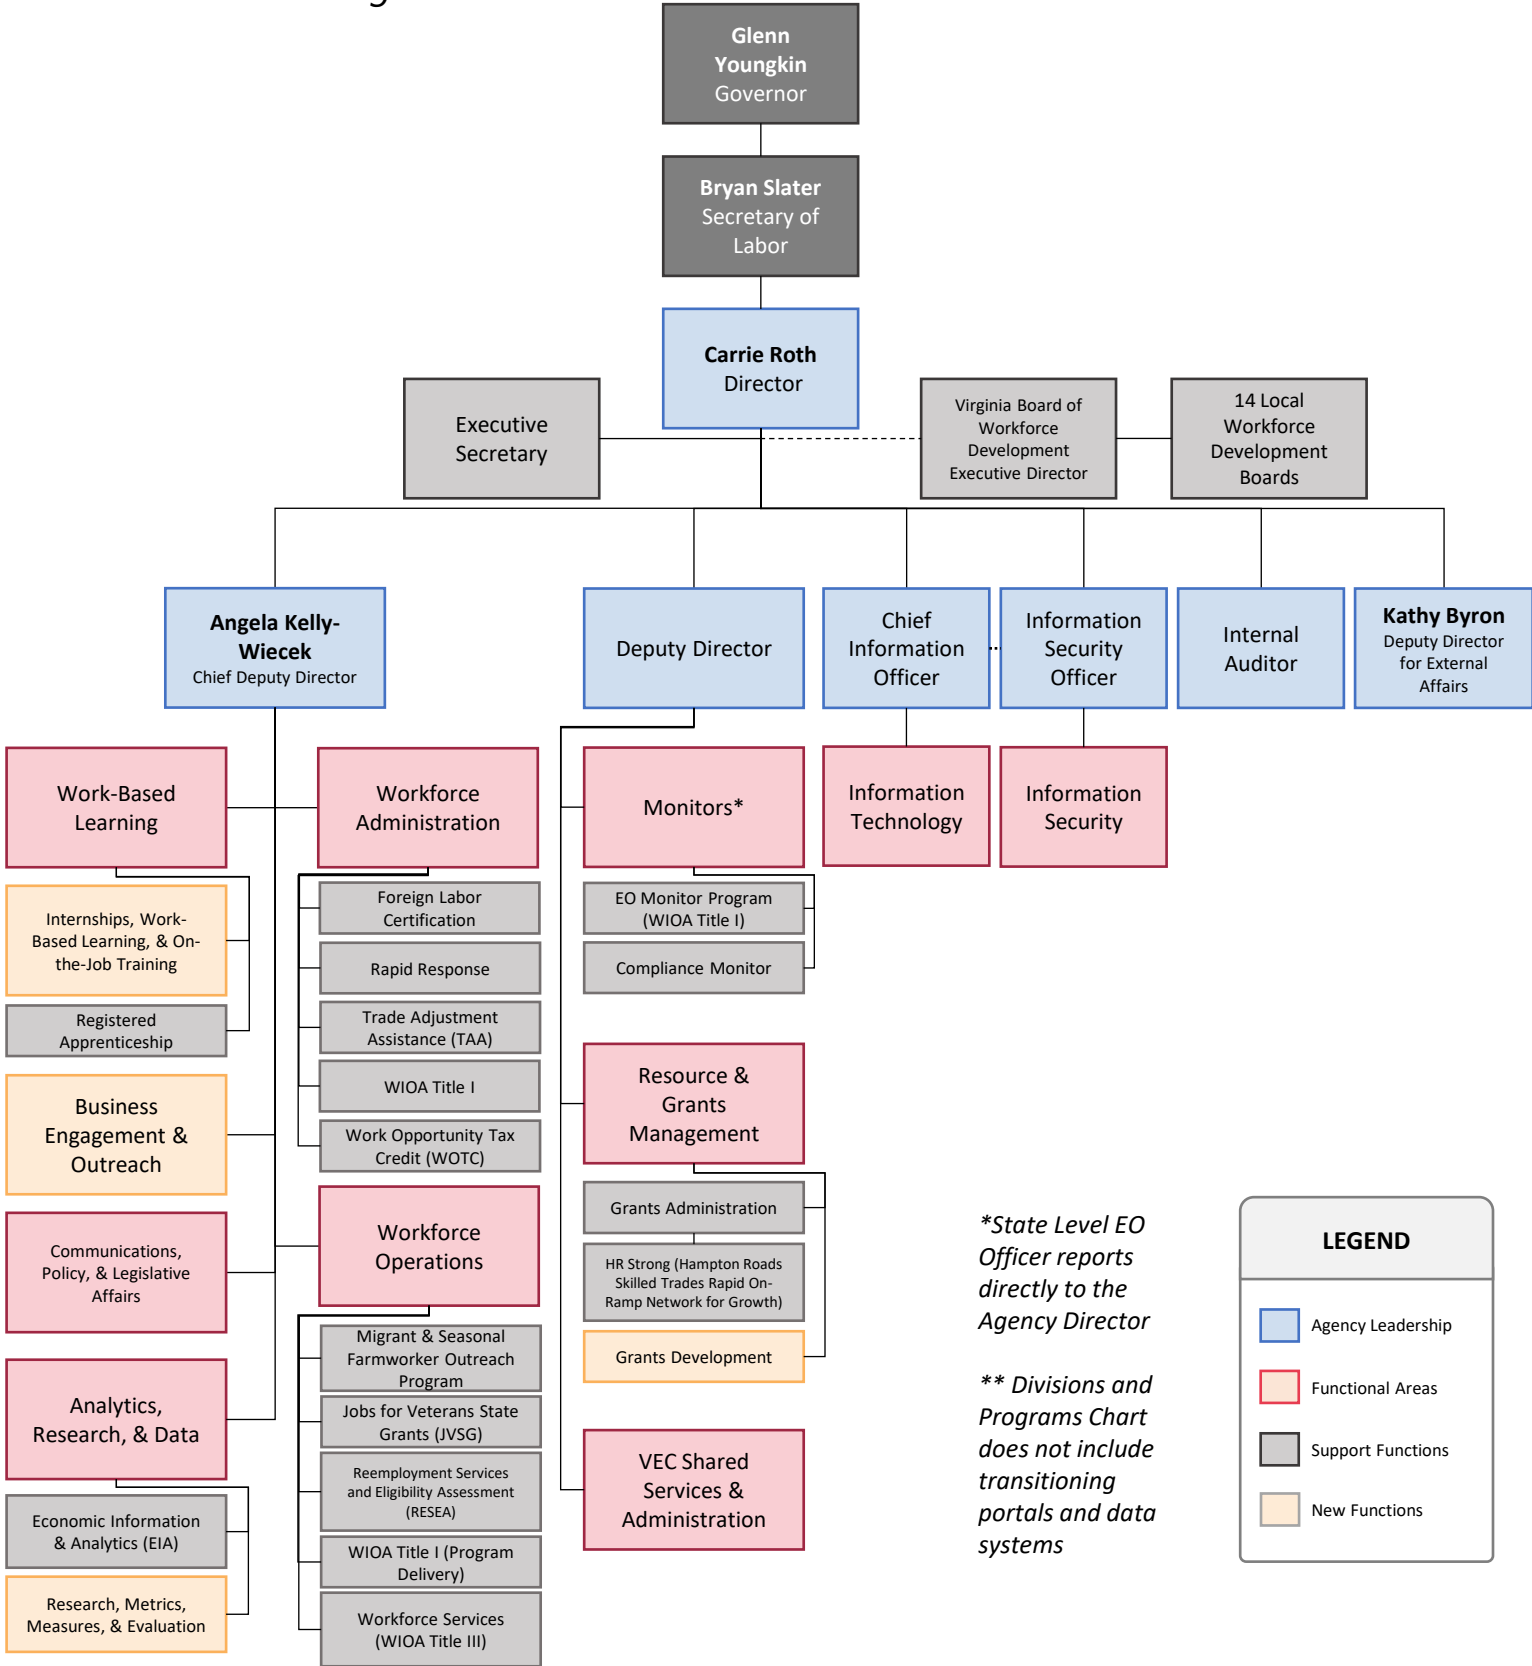

Virginia Works Organization Structure: Agency Design

The agency-level organizational structure at-a-glance.

*State Level EO Officer reports directly to the Agency Director

** Divisions and Programs Chart does not include transitioning portals and data systems

LEGEND

- Agency Leadership
- Functional Areas
- Support Functions
- New Functions